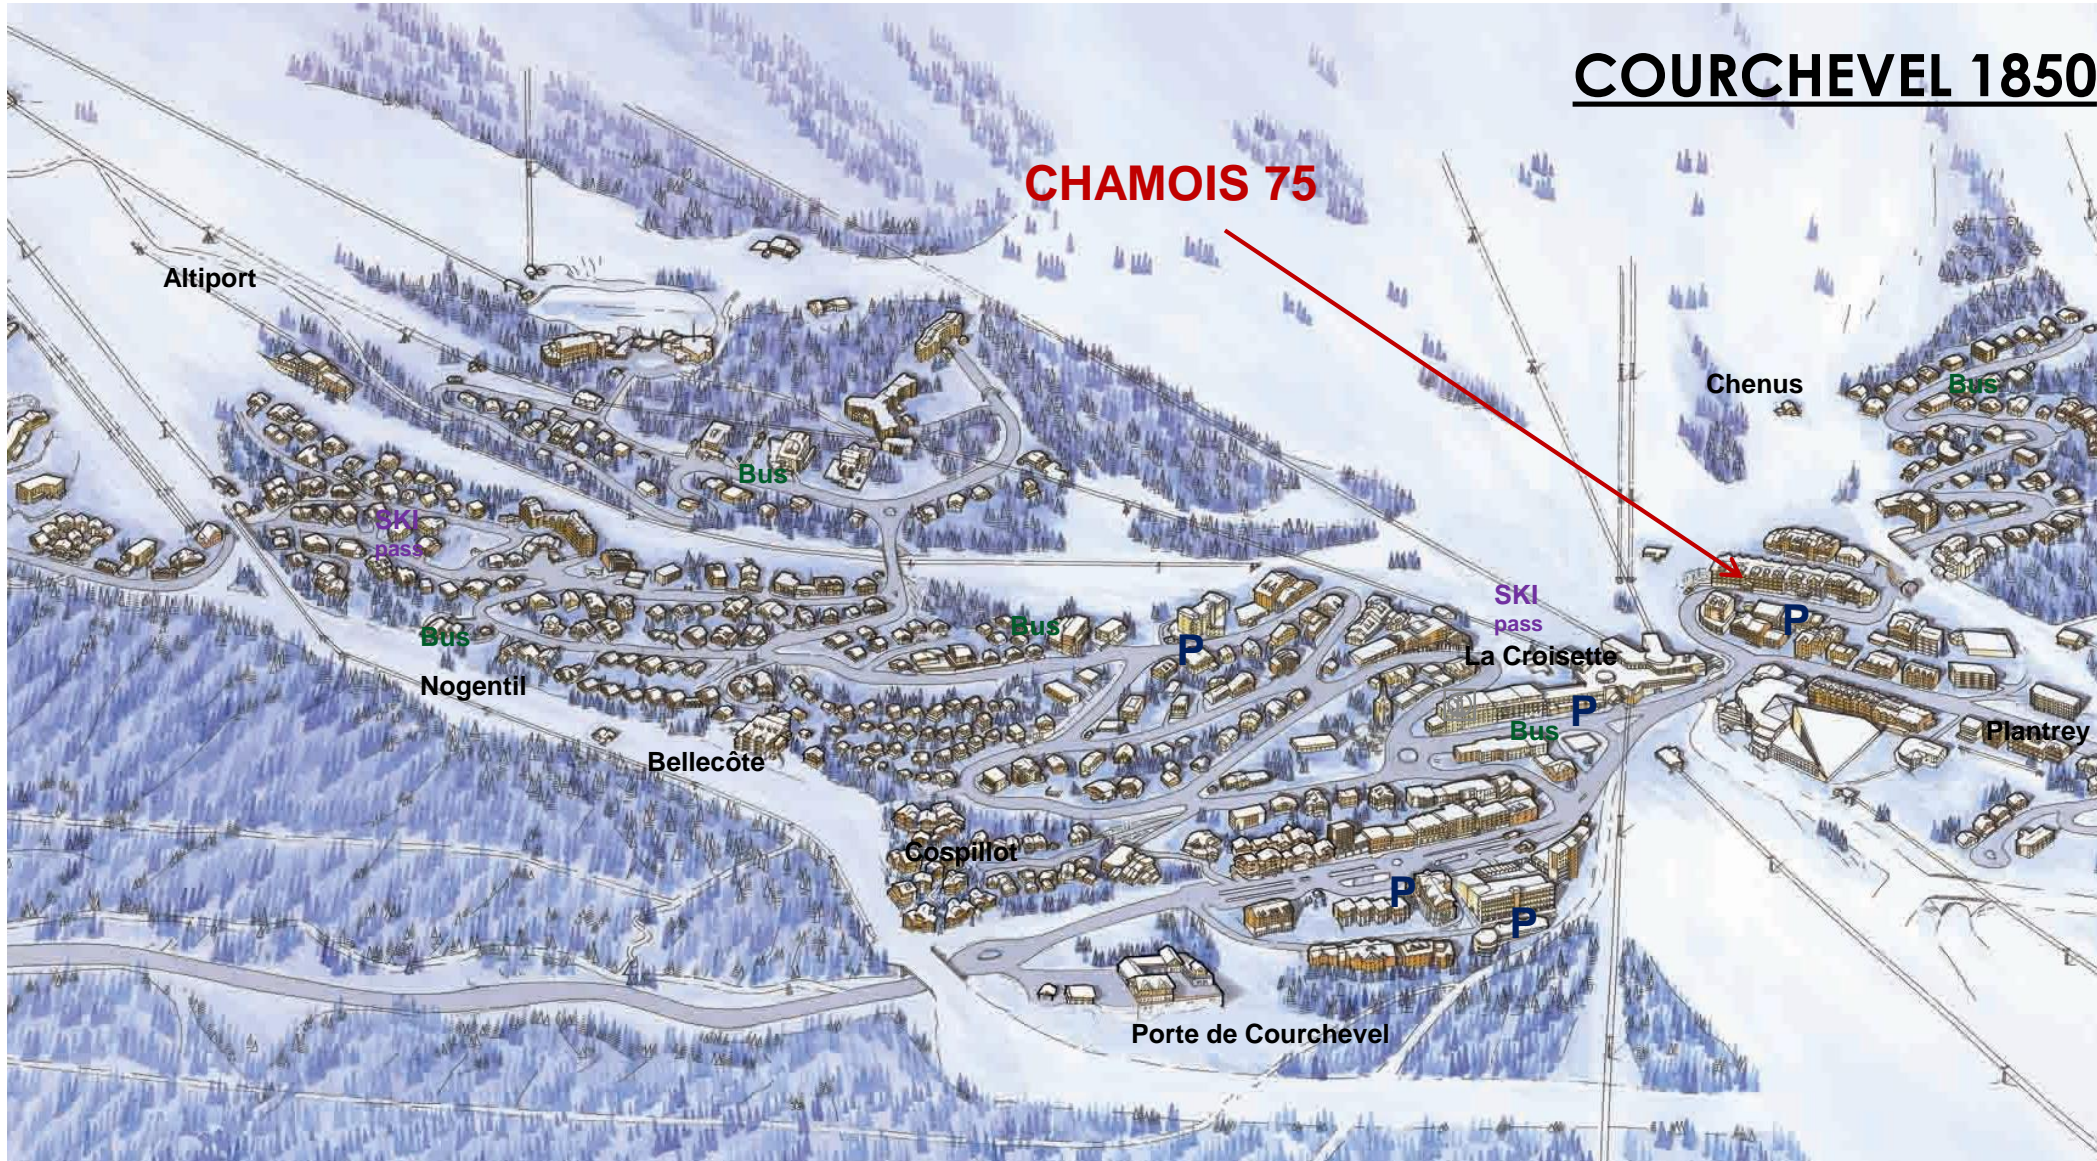

Perfectly located apartment in Courchevel 1850, with a nice view over La Croisette ski slope  
Mountain and cosy atmosphere  
South facing balcony overlooking slopes

End of the stay cleaning included

Snow clearance of the access area

Wood delivery for fireplace

# COURCHEVEL 1850

**CHAMOIS 75**

**COURCHEVEL**

SAVOIE - FRANCE